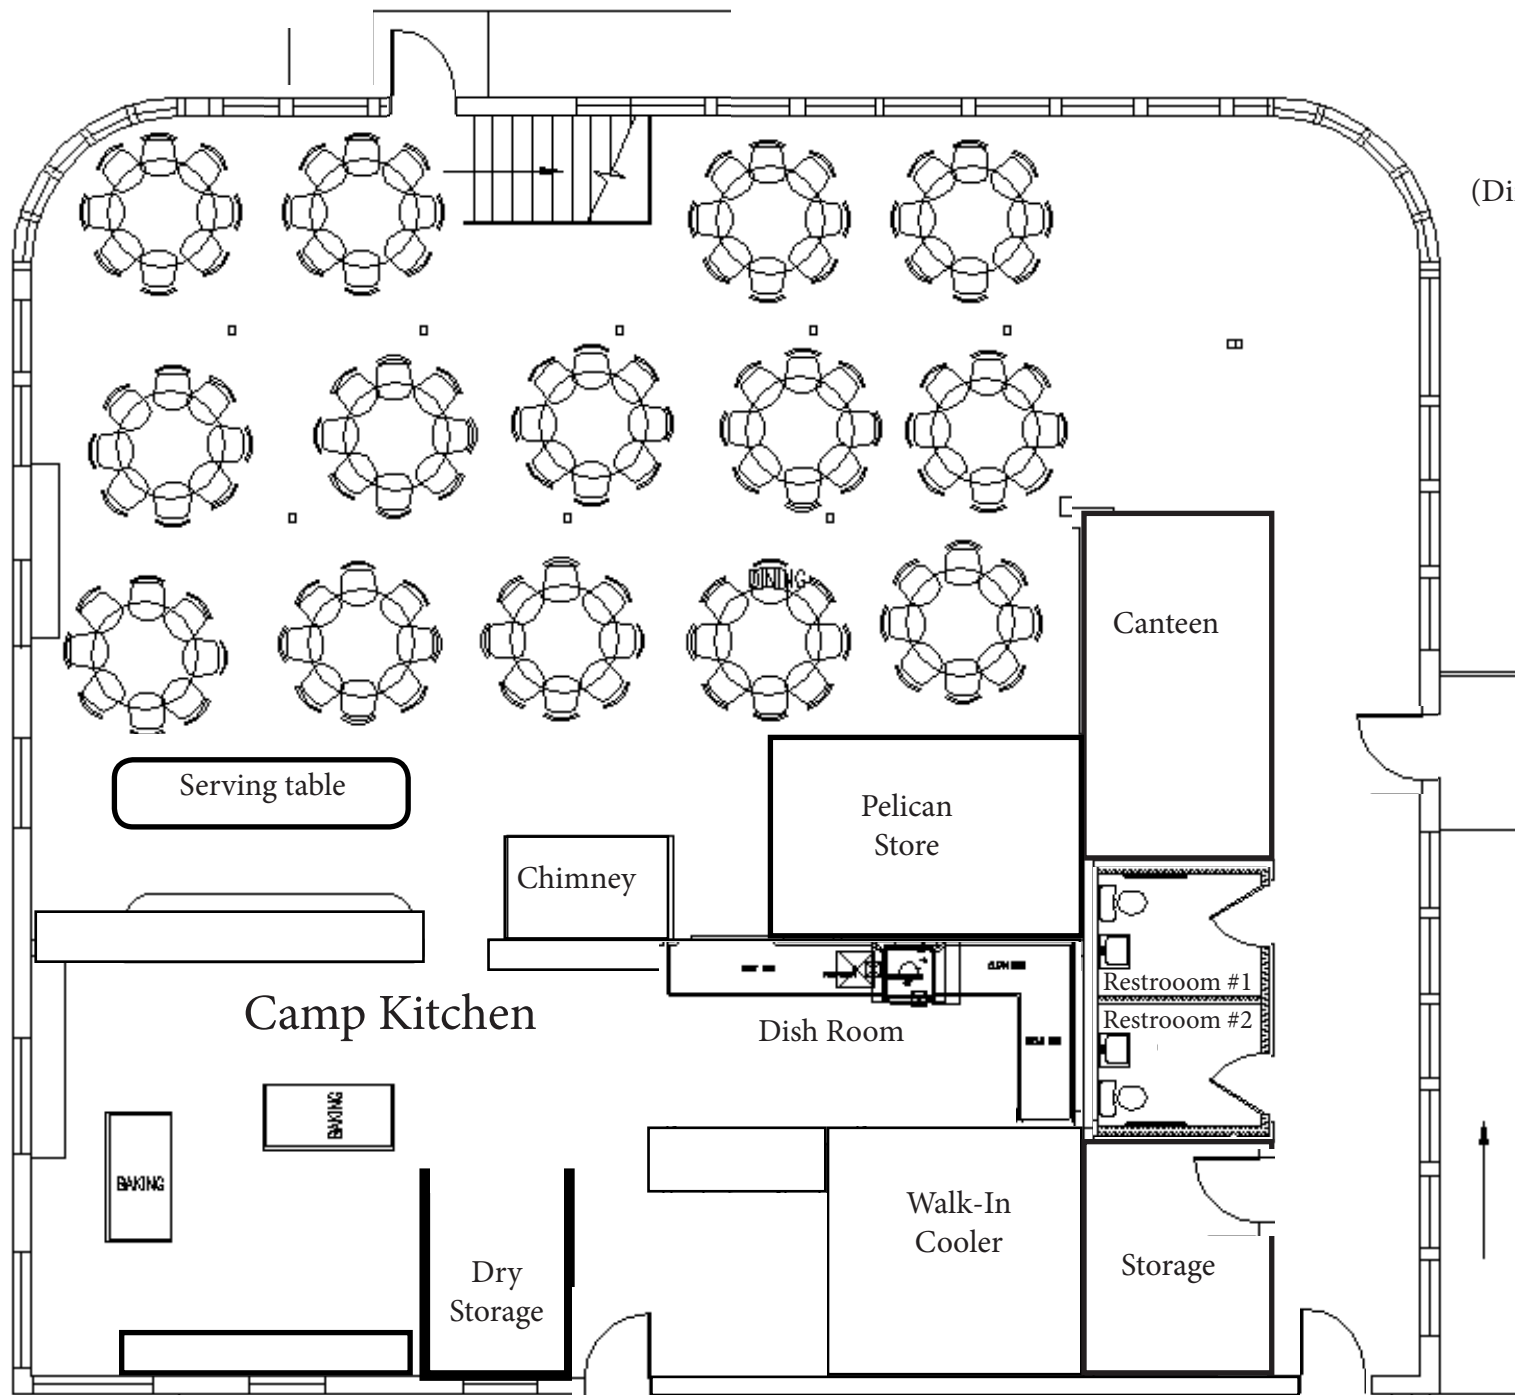

Lodge

(Dining Hall) 120 Max

Upper Missouri Ministries Dining Hall